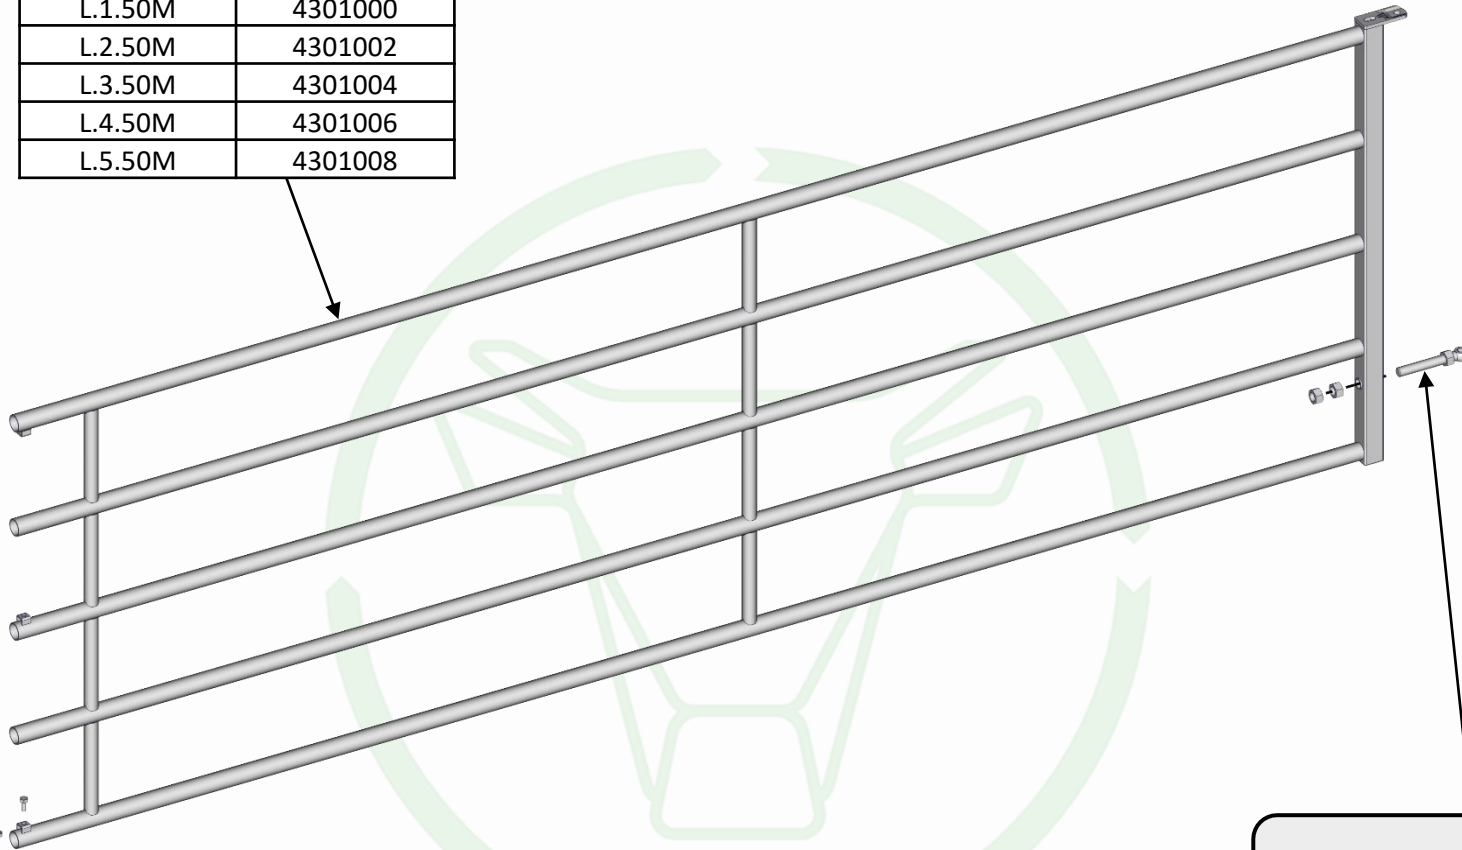

SAC 180*

BH4342 - FRONT ECO FIELD GATE L.1.72M

THIS DOCUMENT IS THE EXCLUSIVE PROPERTY OF JOURDAIN SAS, IT IS PROVIDED ON A CONFIDENTIAL BASIS.
IT MUST NEITHER BE COPIED, NOR DISCLOSED TO A THIRD PARTY WITHOUT OUR WRITTEN AUTHORISATION

FTB

05/07/2021

L.60CM	4690110
L.1.50M	4301000
L.2.50M	4301002
L.3.50M	4301004
L.4.50M	4301006
L.5.50M	4301008

SAC 119*

BACK FIELD GATE

THIS DOCUMENT IS THE EXCLUSIVE PROPERTY OF JOURDAIN SAS, IT IS PROVIDED ON A CONFIDENTIAL BASIS.
IT MUST NEITHER BE COPIED, NOR DISCLOSED TO A THIRD PARTY WITHOUT OUR WRITTEN AUTORISATION