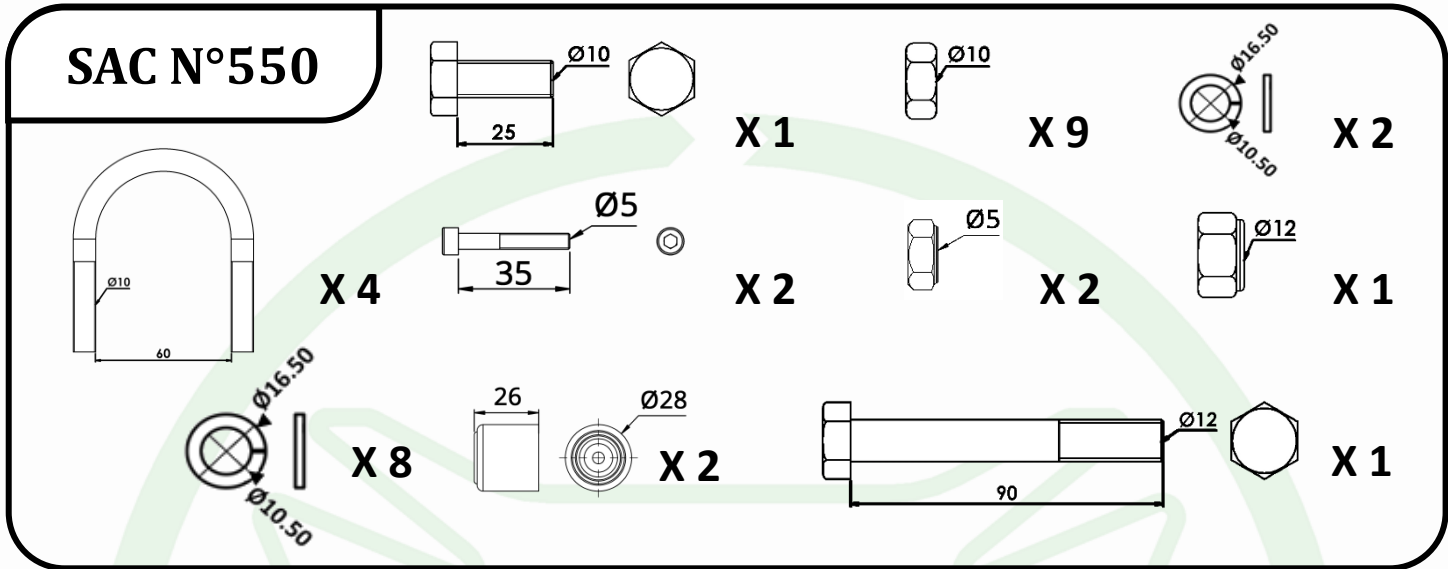

JOURDAIN
www.jourdain-group.com

BA2101

LISSE RELEVABLE EX4 EX5
RAISABLE BAR EX4 EX5
TUBO SUPPLEMENTARIO EX4 EX5
AUFKLAPPBARER ROHR EX4 EX5

2

X 1

X 1

3

EX4

EX5

X 4

X 8

X 2