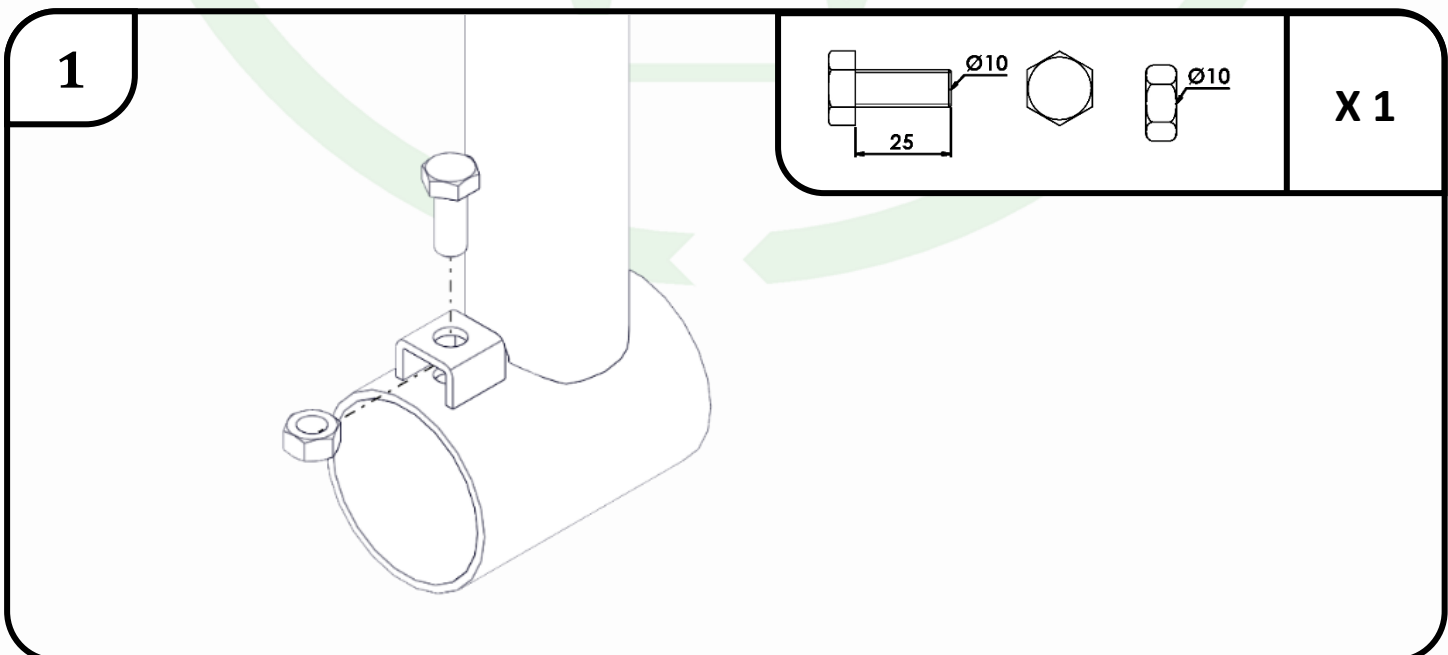

JOURDAIN
www.jourdain-group.com

BA2101

LISSE RELEVABLE EX4 EX5
RAISABLE BAR EX4 EX5
TUBO SUPPLEMENTARIO EX4 EX5
AUFKLAPPBARER ROHR EX4 EX5

2

X 1

X 1

3

EX4

EX5

X 4

X 8

X 2