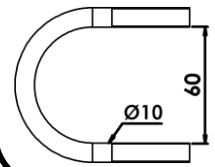

JOURDAIN
www.jourdain-group.com

BA2101

LISSE RELEVABLE EX4 EX5
RAISABLE BAR EX4 EX5
TUBO SUPPLEMENTARIO EX4 EX5
AUFKLAPPBARER ROHR EX4 EX5

2

X 1

X 1

3

EX4

EX5

X 4

X 8

X 2