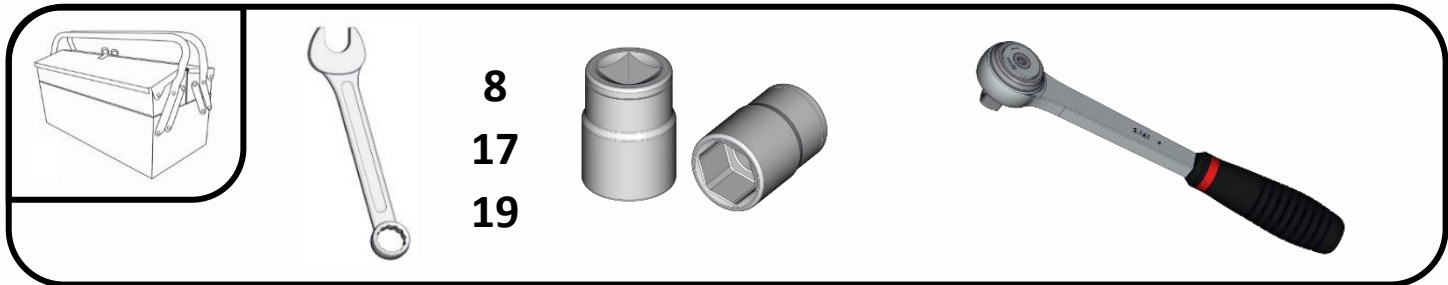

JOURDAIN
www.jourdain-group.com

BA2101

LISSE RELEVABLE EX4 EX5
RAISABLE BAR EX4 EX5
TUBO SUPPLEMENTARIO EX4 EX5
AUFKLAPPBARER ROHR EX4 EX5

2

X 1

X 1

3

EX4

EX5

X 4

X 8

X 2