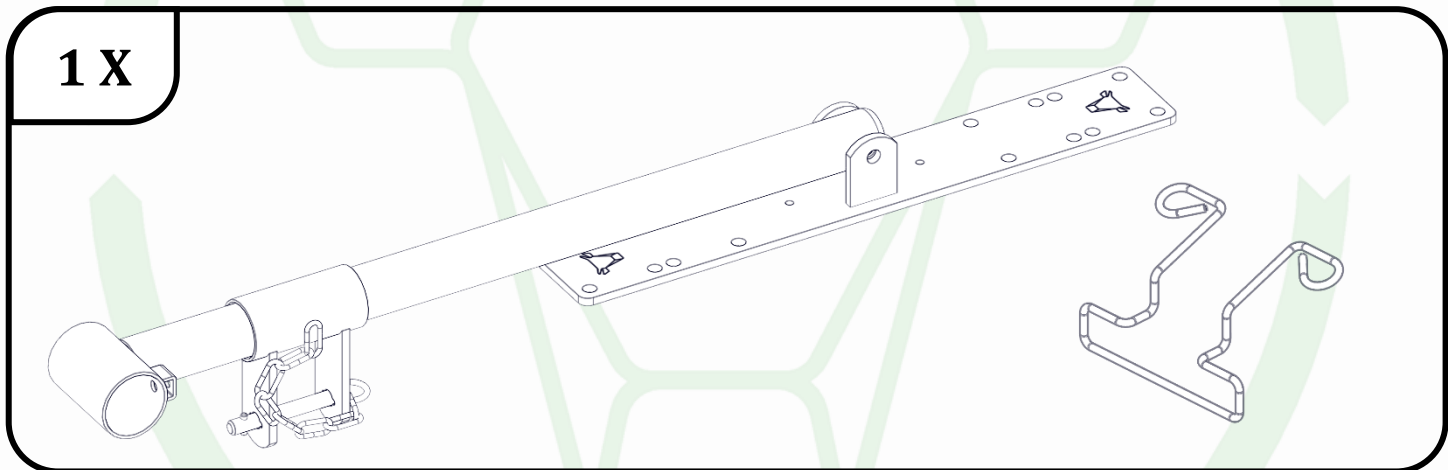

JOURDAIN
www.jourdain-group.com

BA2101

LISSE RELEVABLE EX4 EX5
RAISABLE BAR EX4 EX5
TUBO SUPPLEMENTARIO EX4 EX5
AUFKLAPPBARER ROHR EX4 EX5

2

X 1

X 1

3

EX4

EX5

X 4

X 8

X 2