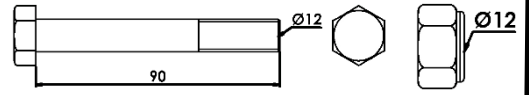

JOURDAIN
www.jourdain-group.com

BA2101

LISSE RELEVABLE EX4 EX5
RAISABLE BAR EX4 EX5
TUBO SUPPLEMENTARIO EX4 EX5
AUFKLAPPBARER ROHR EX4 EX5

2

X 1

X 1

3

EX4

EX5

X 4

X 8

X 2