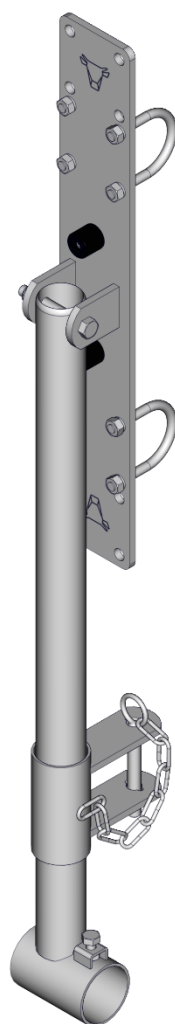

JOURDAIN
www.jourdain-group.com

BA2101

LISSE RELEVABLE EX4 EX5
RAISABLE BAR EX4 EX5
TUBO SUPPLEMENTARIO EX4 EX5
AUFKLAPPBARER ROHR EX4 EX5

2

X 1

X 1

3

EX4

EX5

X 4

X 8

X 2