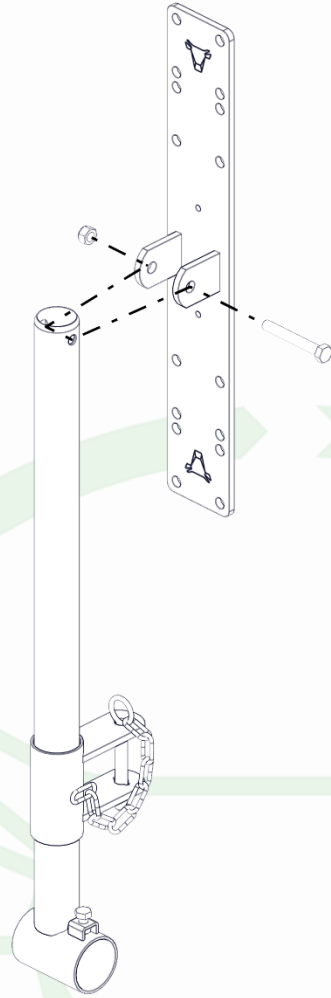

JOURDAIN
www.jourdain-group.com

BA2101

LISSE RELEVABLE EX4 EX5
RAISABLE BAR EX4 EX5
TUBO SUPPLEMENTARIO EX4 EX5
AUFKLAPPBARER ROHR EX4 EX5

2

X 1

X 1

3

EX4

EX5

X 4

X 8

X 2