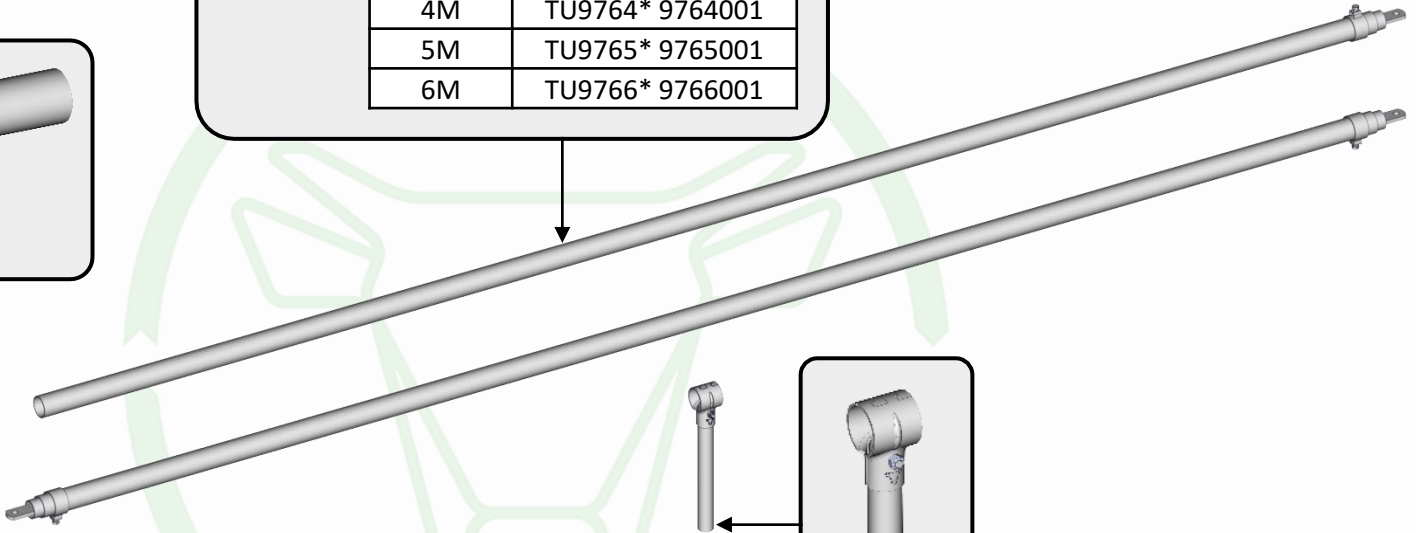

2M	TU9764* 9764001
3M	9763999
4M	TU9764* 9764001
5M	TU9765* 9765001
6M	TU9766* 9766001

FRAME SELF-SERVICE MODULE HORSE

THIS DOCUMENT IS THE EXCLUSIVE PROPERTY OF JOURDAIN SAS, IT IS PROVIDED ON A CONFIDENTIAL BASIS. IT MUST NEITHER BE COPIED, NOR DISCLOSED TO A THIRD PARTY WITHOUT OUR WRITTEN AUTHORISATION